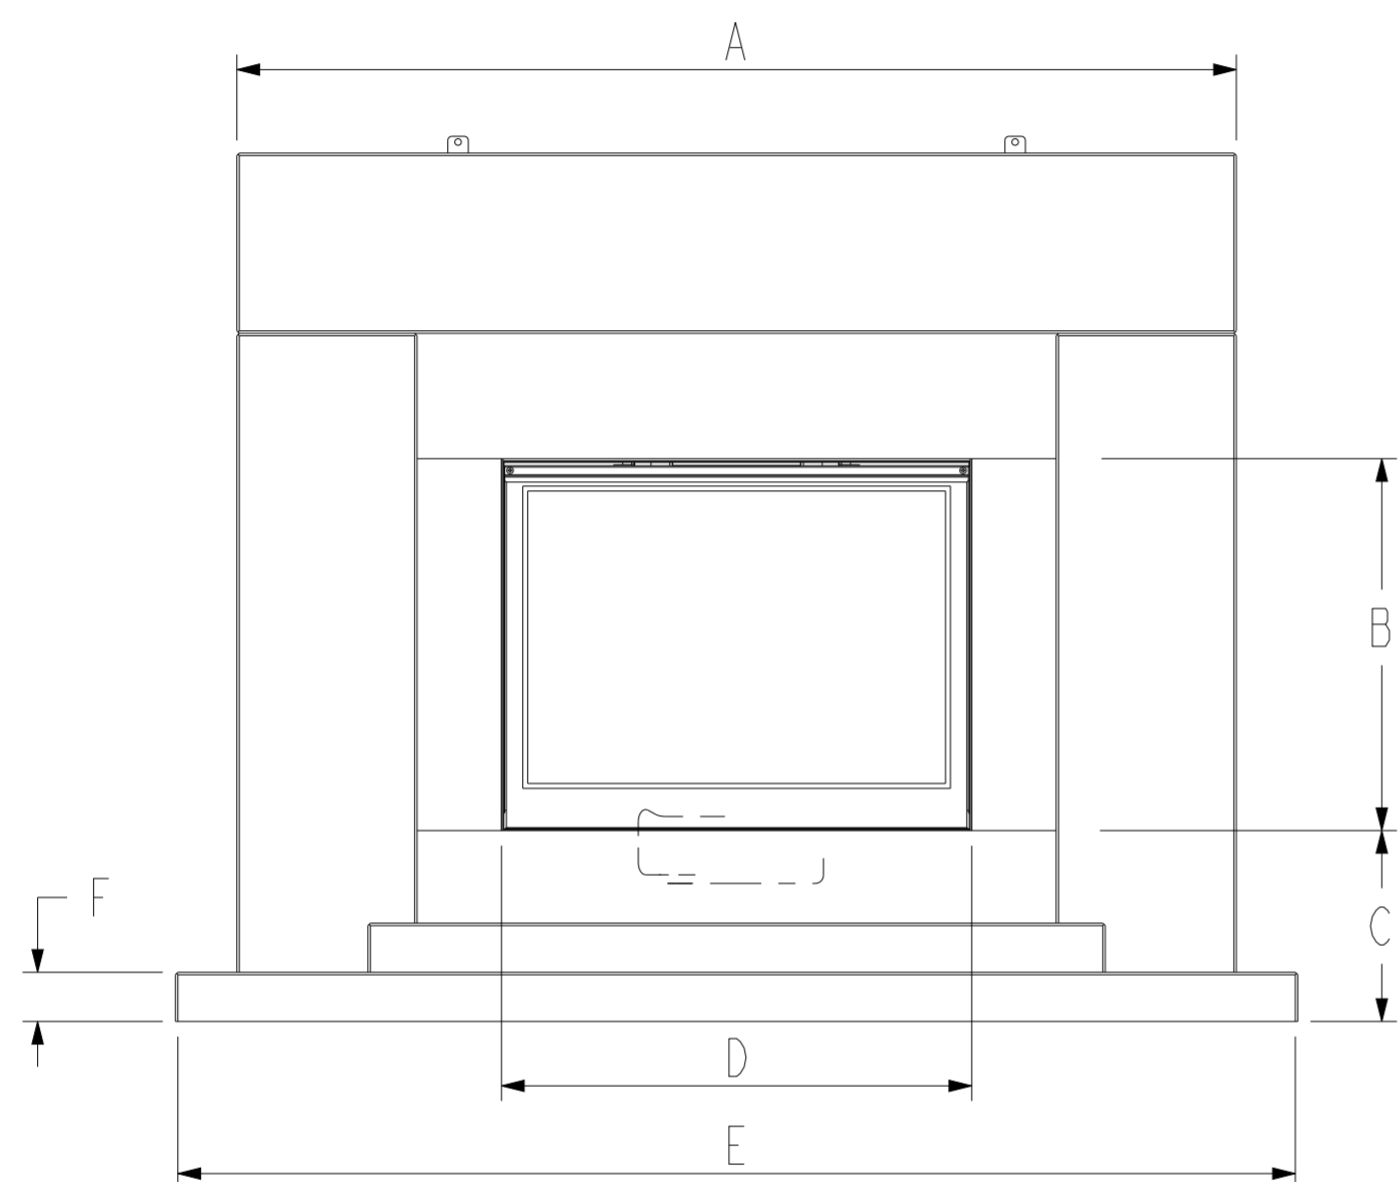

FRONT VIEW

SIDE VIEW

TOP VIEW

FRONT VIEW

- A 1220mm
- B 454mm
- C 233mm
- D 574mm
- E 1364mm
- F 60mm

SIDE VIEW

- A 262mm
- B 110mm
- C 723mm
- D 1060mm
- E 410mm
- F 145mm

TOP VIEW

- A 574mm