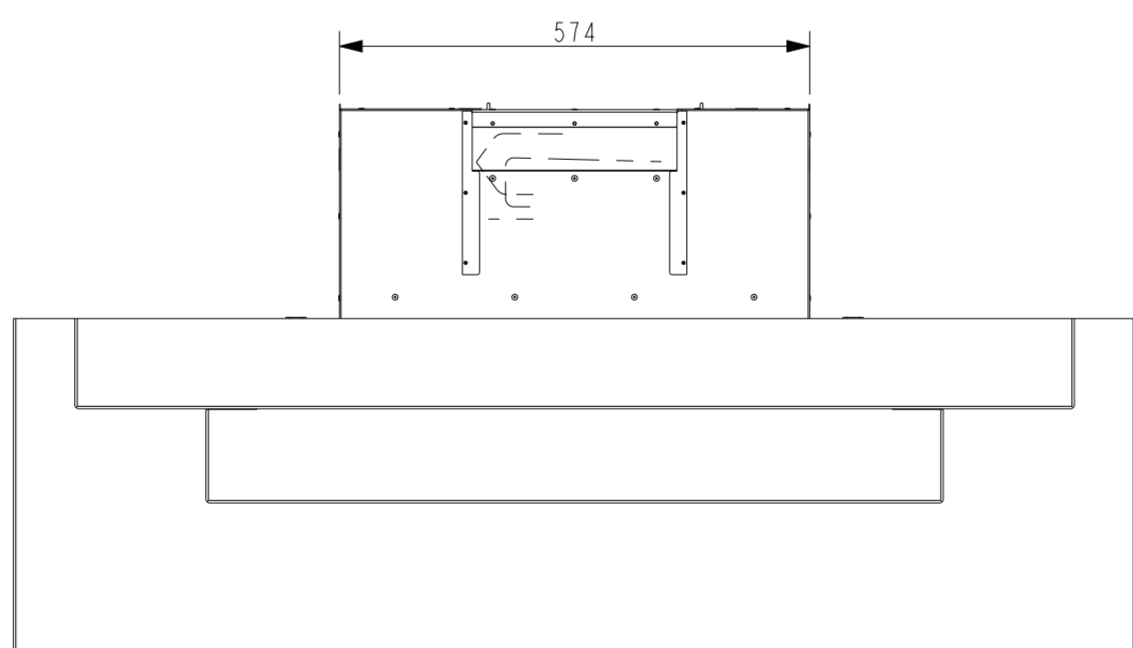

FRONT VIEW

SIDE VIEW

TOP VIEW

FRONT VIEW

- A 1220mm
- B 454mm
- C 233mm
- D 574mm
- E 1364mm
- F 60mm

SIDE VIEW

- A 262mm
- B 110mm
- C 723mm
- D 1060mm
- E 410mm
- F 145mm

TOP VIEW

- A 574mm